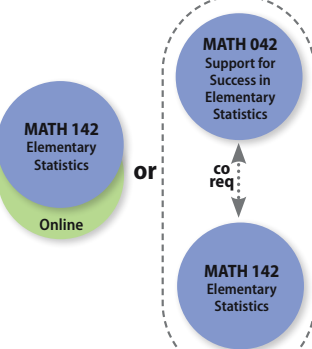

(RECOMMENDED OPTION)